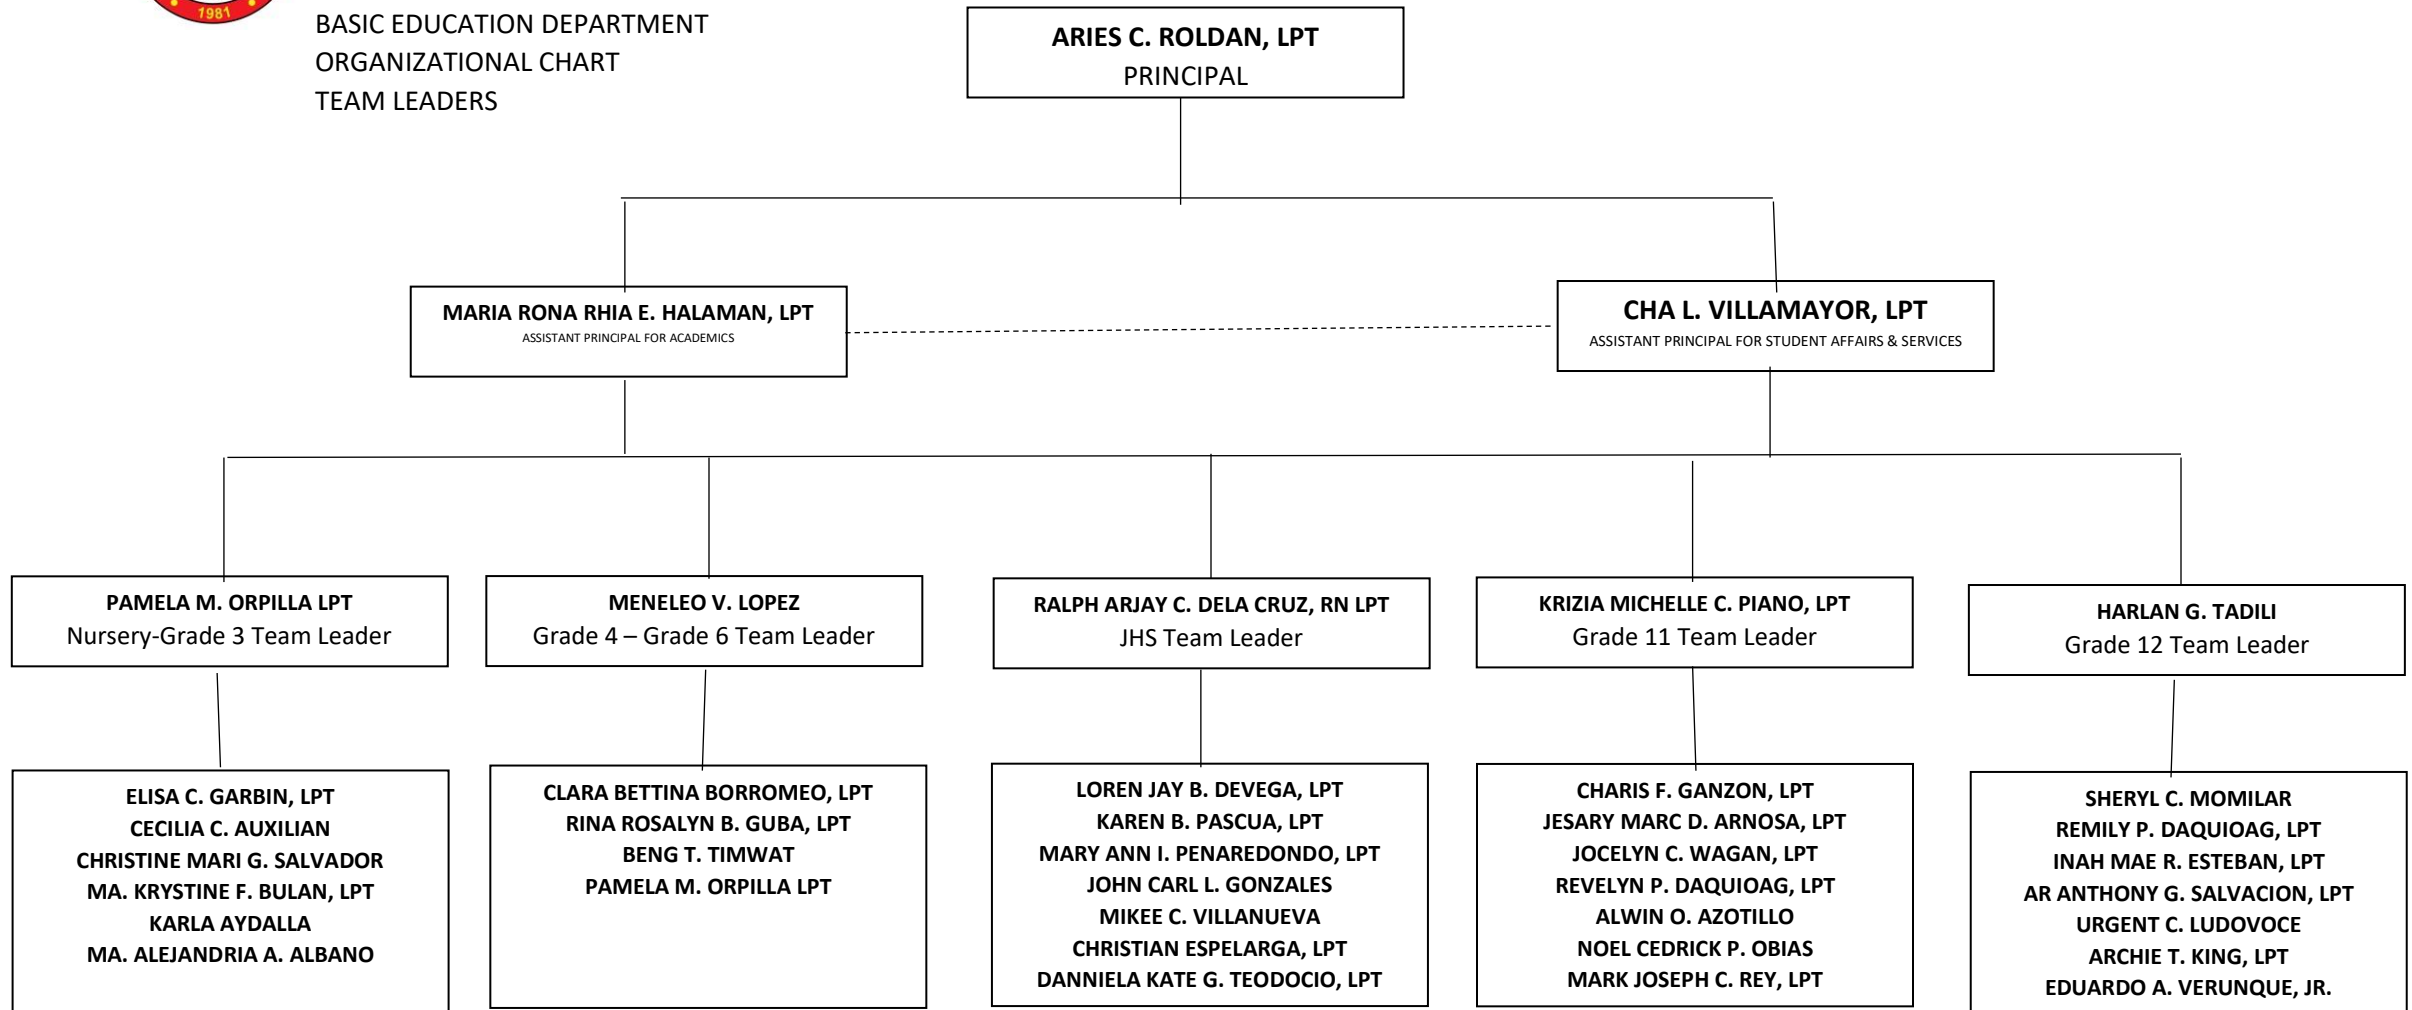

BASIC EDUCATION DEPARTMENT
ORGANIZATIONAL CHART
ACADEMIC DEPARTMENT

Saint Francis of Assisi College

045 Admiral Village, Talon III, Las Piñas City

BASIC EDUCATION DEPARTMENT
ORGANIZATIONAL CHART
STUDENT AFFAIRS AND SERVICES DEPARTMENT

Saint Francis of Assisi College

045 Admiral Village, Talon III, Las Piñas City

BASIC EDUCATION DEPARTMENT ORGANIZATIONAL CHART TEAM LEADERS

Saint Francis of Assisi College

045 Admiral Village, Talon III, Las Piñas City