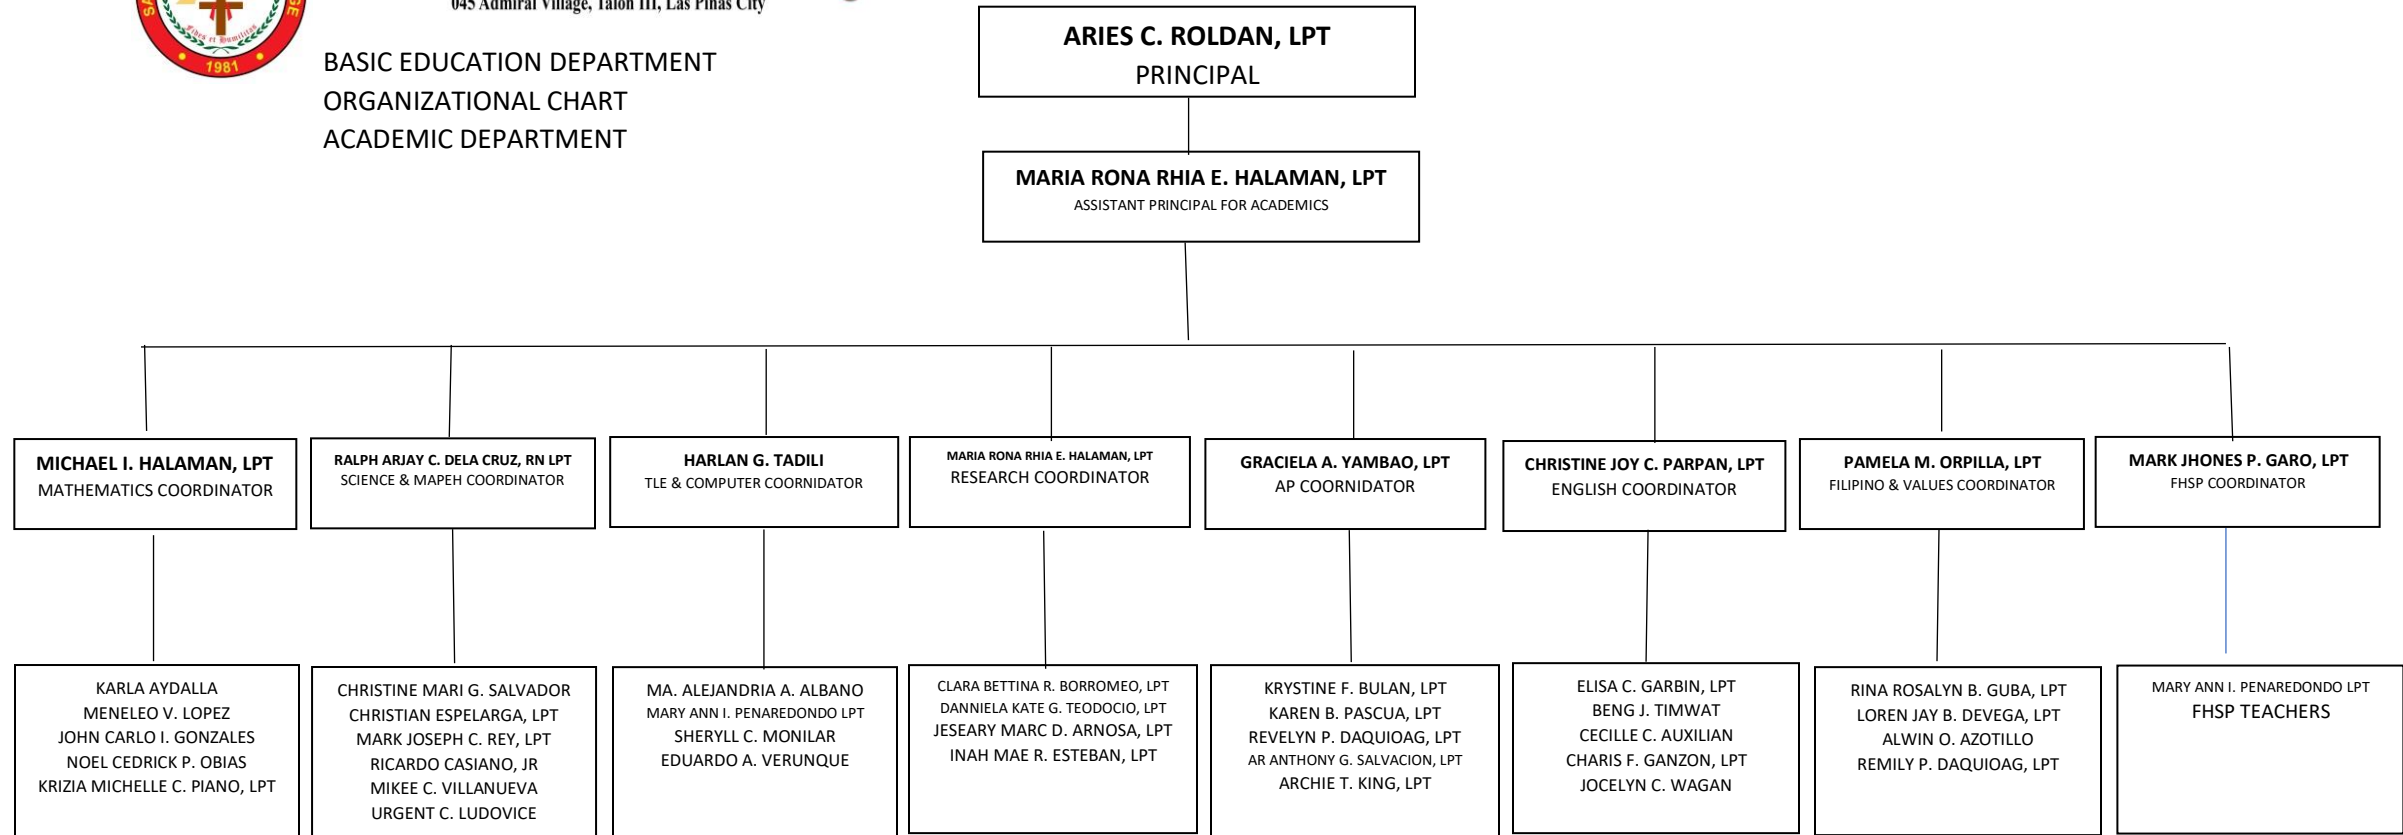

Saint Francis of Assisi College

045 Admiral Village, Talon III, Las Piñas City

BASIC EDUCATION DEPARTMENT
ORGANIZATIONAL CHART

Saint Francis of Assisi College

045 Admiral Village, Talon III, Las Piñas City

BASIC EDUCATION DEPARTMENT
ORGANIZATIONAL CHART
ACADEMIC DEPARTMENT

Saint Francis of Assisi College

045 Admiral Village, Talon III, Las Piñas City

BASIC EDUCATION DEPARTMENT
ORGANIZATIONAL CHART
STUDENT AFFAIRS AND SERVICES DEPARTMENT