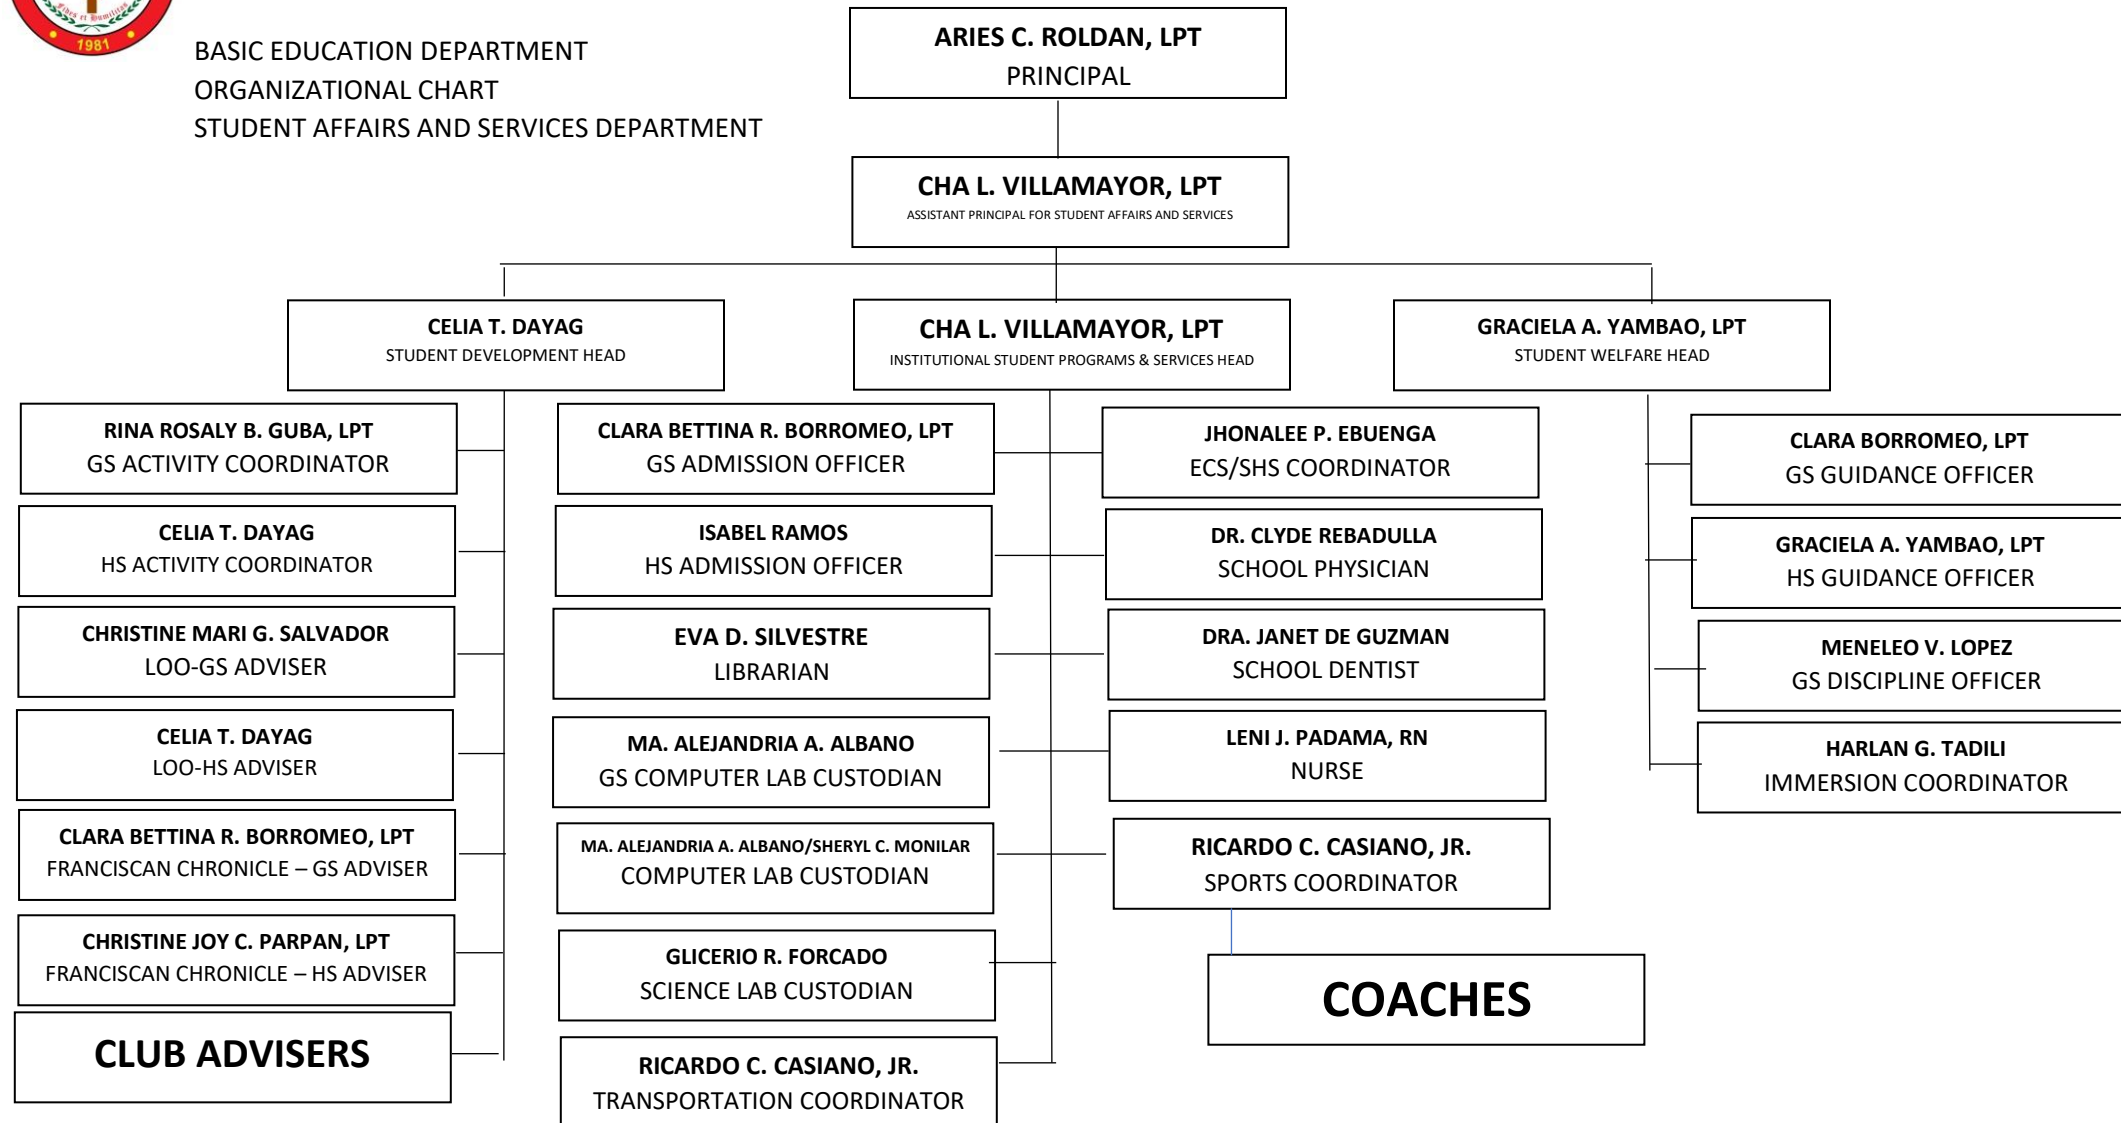

BASIC EDUCATION DEPARTMENT
ORGANIZATIONAL CHART
ACADEMIC DEPARTMENT

Saint Francis of Assisi College

045 Admiral Village, Talon III, Las Piñas City

BASIC EDUCATION DEPARTMENT
ORGANIZATIONAL CHART
STUDENT AFFAIRS AND SERVICES DEPARTMENT